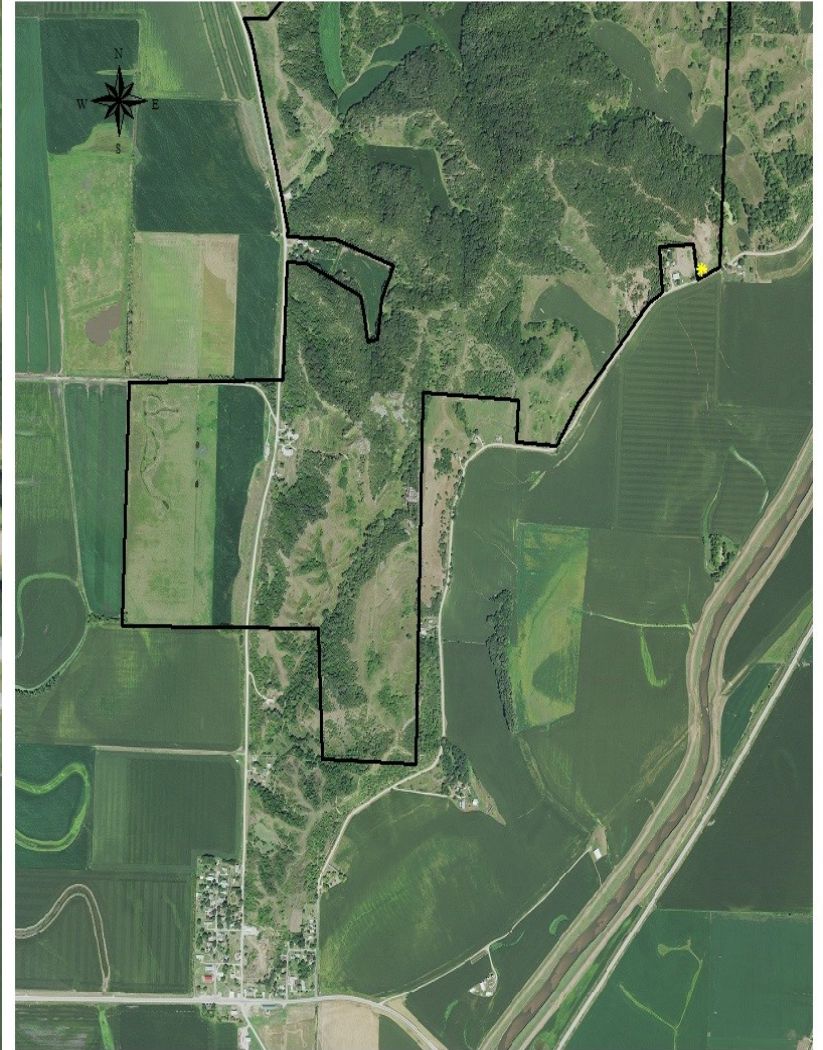

GRASS 2019
Turin WMA
 2.0 miles north of
 hwy 175 on oak ave.
 21768 Oak Ave is address
 of adjacent neighbor.

 Grass_2019.shp
 Wildlife Areas
 WMA

0  400 Feet

GRASS 2019
Turin WMA
 2.0 miles north of hwy 175
 on oak ave.

 Grass_2019.shp
 Wildlife Areas
 WMA

0  0.6 Miles